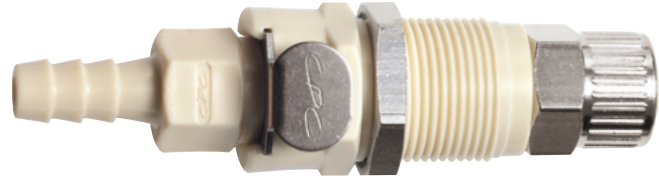

**Panel mount**  
straight barb

Tube size inch	Tube size metric	non-valved	valved
1/4" ID	6.4 mm ID	PLC1600412	PLCD1600412
3/8" ID	9.5 mm ID	PLC1600612	PLCD1600612

**In-line**  
PTF Polytube fitting,  
ferruleless\*

Tube size inch	Tube size metric	non-valved	valved
3/8" OD .25" ID	9.5 mm OD 6.4 mm ID	PLC1300612	PLCD1300612

\* observe inner and outer tube diameters!

**In-line**  
straight barb

Tube size inch	Tube size metric	non-valved	valved
1/4" ID	6.4 mm ID	PLC1700412	PLCD1700412
3/8" ID	9.6 mm ID	PLC1700612	PLCD1700612

## Plugs

### PLC12 series

nominal diameter 6.4 mm,  
polypropylene

**Tapered**  
pipe thread

Thread size	non-valved	valved
1/4" NPT	PLC2400412	PLCD2400412

**Panel mount**  
straight barb

Tube size inch	Tube size metric	non-valved	valved
1/4" ID	6.4 mm ID	PLC4200412	PLCD4200412
3/8" ID	9.5 mm ID	PLC4200612	PLCD4200612