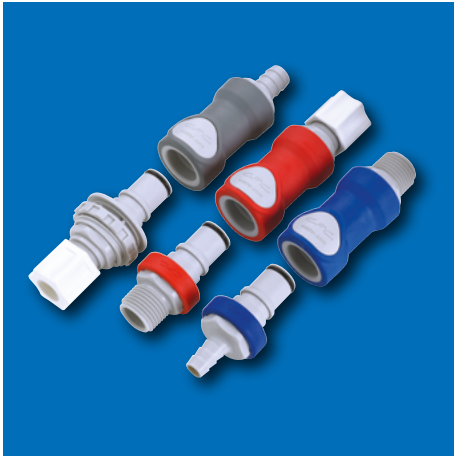

## WTKF cartridges filter housing with clamp closure.

In combination with our depth filter cartridges, the self-standing housing made of AISI 316L stainless steel, with an inwardly curved housing bottom, is an insurmountable team in the field of water treatment!

## 1 filter cartridge with 2 filter layers.

The 2-layer filter gradation increases the WFMG master groove depth filter cartridges has its dirt holding capacity. Particularly reliable with additives and highly concentrated liquids. Extremely good fiber binding, with NSF42 and FDA CRF21 certificate and food, REACH and RoHS compliant!

## Hydrocyclones and multi-cyclones for better cleaning efficiency.

Individually manufactured stainless steel centrifugal separators from Wolftechnik. Widely used in many industrial applications, always where solids can be separated by the rotating flow alone.

## CPC quick couplings when it has to be fast and safe.

In racing, the couplings are convincing in drinking systems and cooling circuits. For water cooling of medical equipment, surgical lasers, server cabinets and PCs, our non-spill couplings are the ultimate connection.